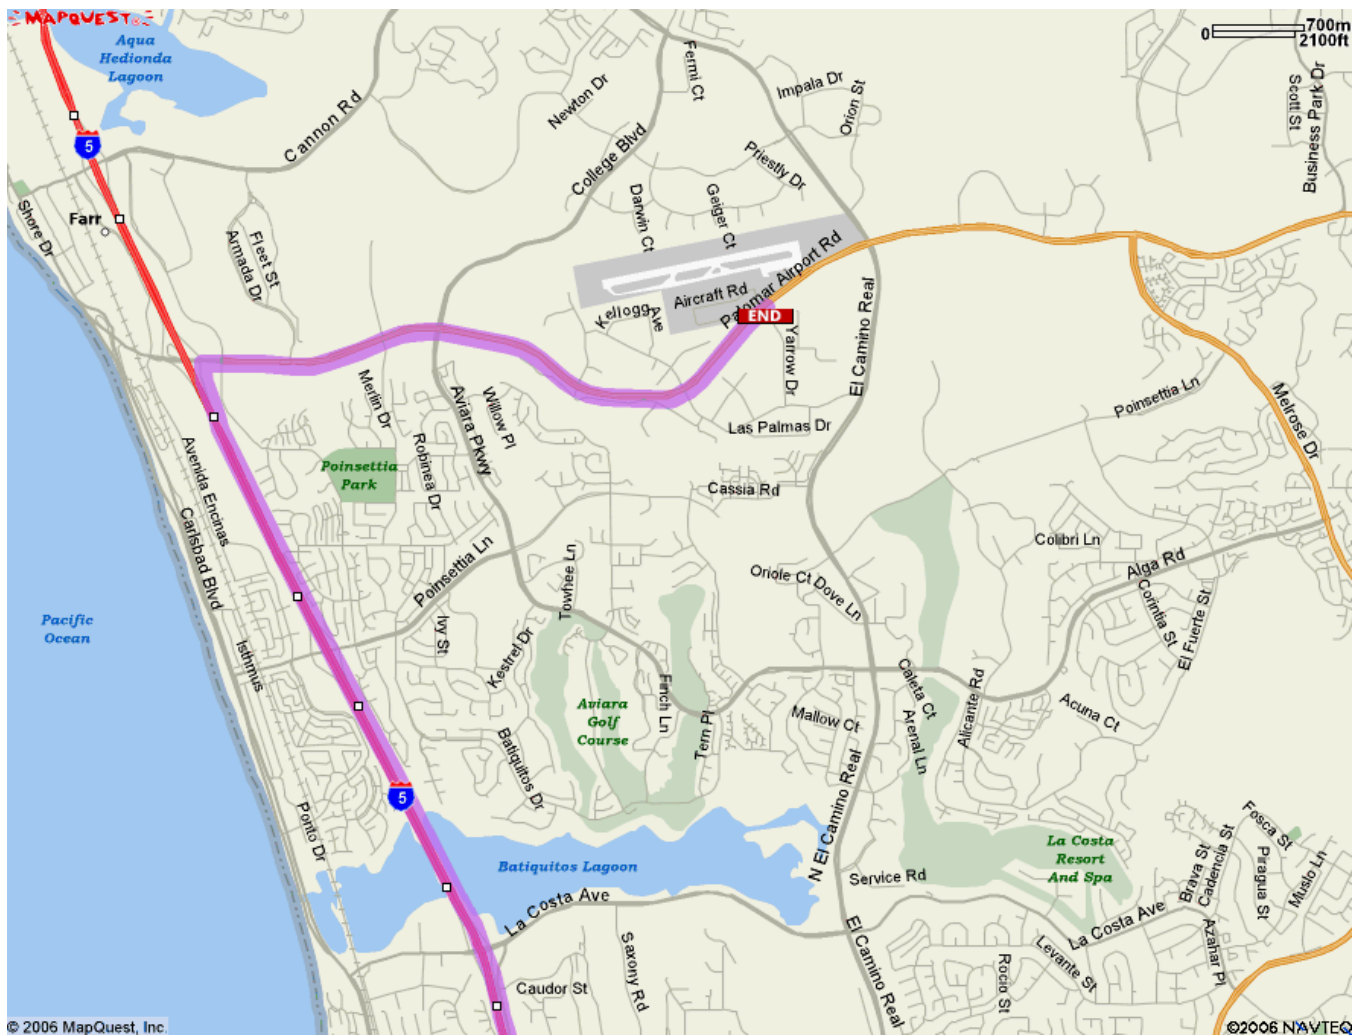

Directions / Map to Palomar Airport, in Carlsbad

→ Flights Arranged by So Cal Aviation Services will depart from the Western Flight FBO/ departure Terminal

Coming North From the San Diego Area on I-5

Departure Terminal/FBO: Western Flight, Inc. (760) 438-6800
Address: 2210 Palomar Airport Rd. Carlsbad, CA 92011

Exit at **Palomar Airport Road, turn Right**, heading inland.

Go approximately 4 miles, you will see the helicopter pads on your left as you approach.

At the intersection of Palomar Airport Road, and **Yarrow Drive, you will make a Left turn** in to the airport.

The **road will fork** in two directions as soon as you enter the airport's main driveway, **you will veer to the right**.

The terminal you'll be departing from is located at 2210 Palomar Airport Rd. The facility is called Western Flight, and the phone number there is (760) 438-6800. An easy way to find it is to look for the air traffic control tower, Western Flight is right at the base of the tower, on the East side, just to the right of it. **You'll make a right turn in to their parking lot**, Drive up to the security gate & push the button. Tell them you are departing on a charter flight with So Cal Aviation Services.

Drive around the hangars and you'll make two lefts to the front ramp where the aircraft are. You should see the aircraft you are scheduled to depart on. You may want to have the tail number handy to find your plane easier. You can pull right up to the aircraft,, the ground crew will load you luggage and take care of your car.